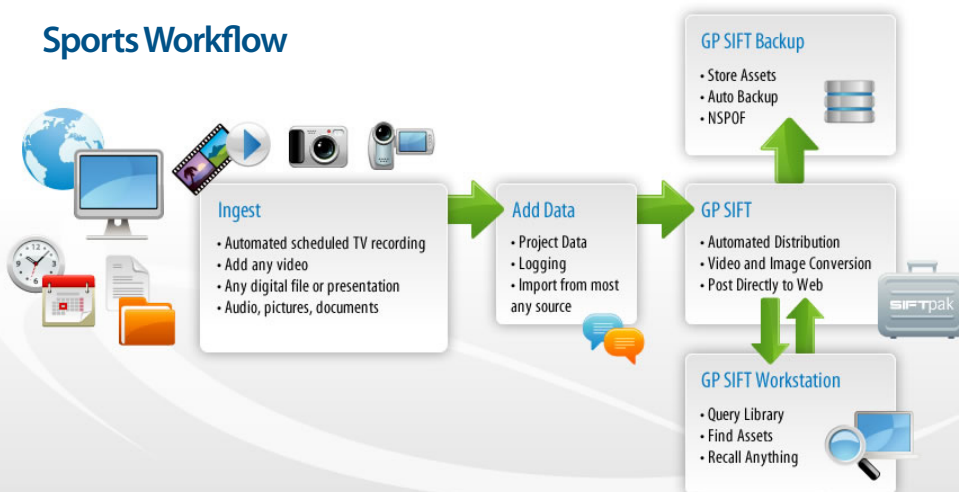

## The SIFT System

GP SIFT is the most fully-featured, cost-effective solution available for Digital Asset Management (DAM).

It is a software-based asset management solution for video, audio, images, documents, and other files. GP SIFT is a complete toolkit configurable for any industry's data patterns. There is no major hardware purchase required.

Content packages (called SIFT-Paks) are delivered instead of streaming from central servers. Manage and deliver content but remain compatible with the native software applications that created the source.

### Sports Workflow

The transition from physical media such as tapes, disks and paper to all digital systems creates an explosion of digital files that are difficult to search, organize and manage.

GP SIFT™ links video, audio, images and documents with data to **SIFT Your Digital World.**